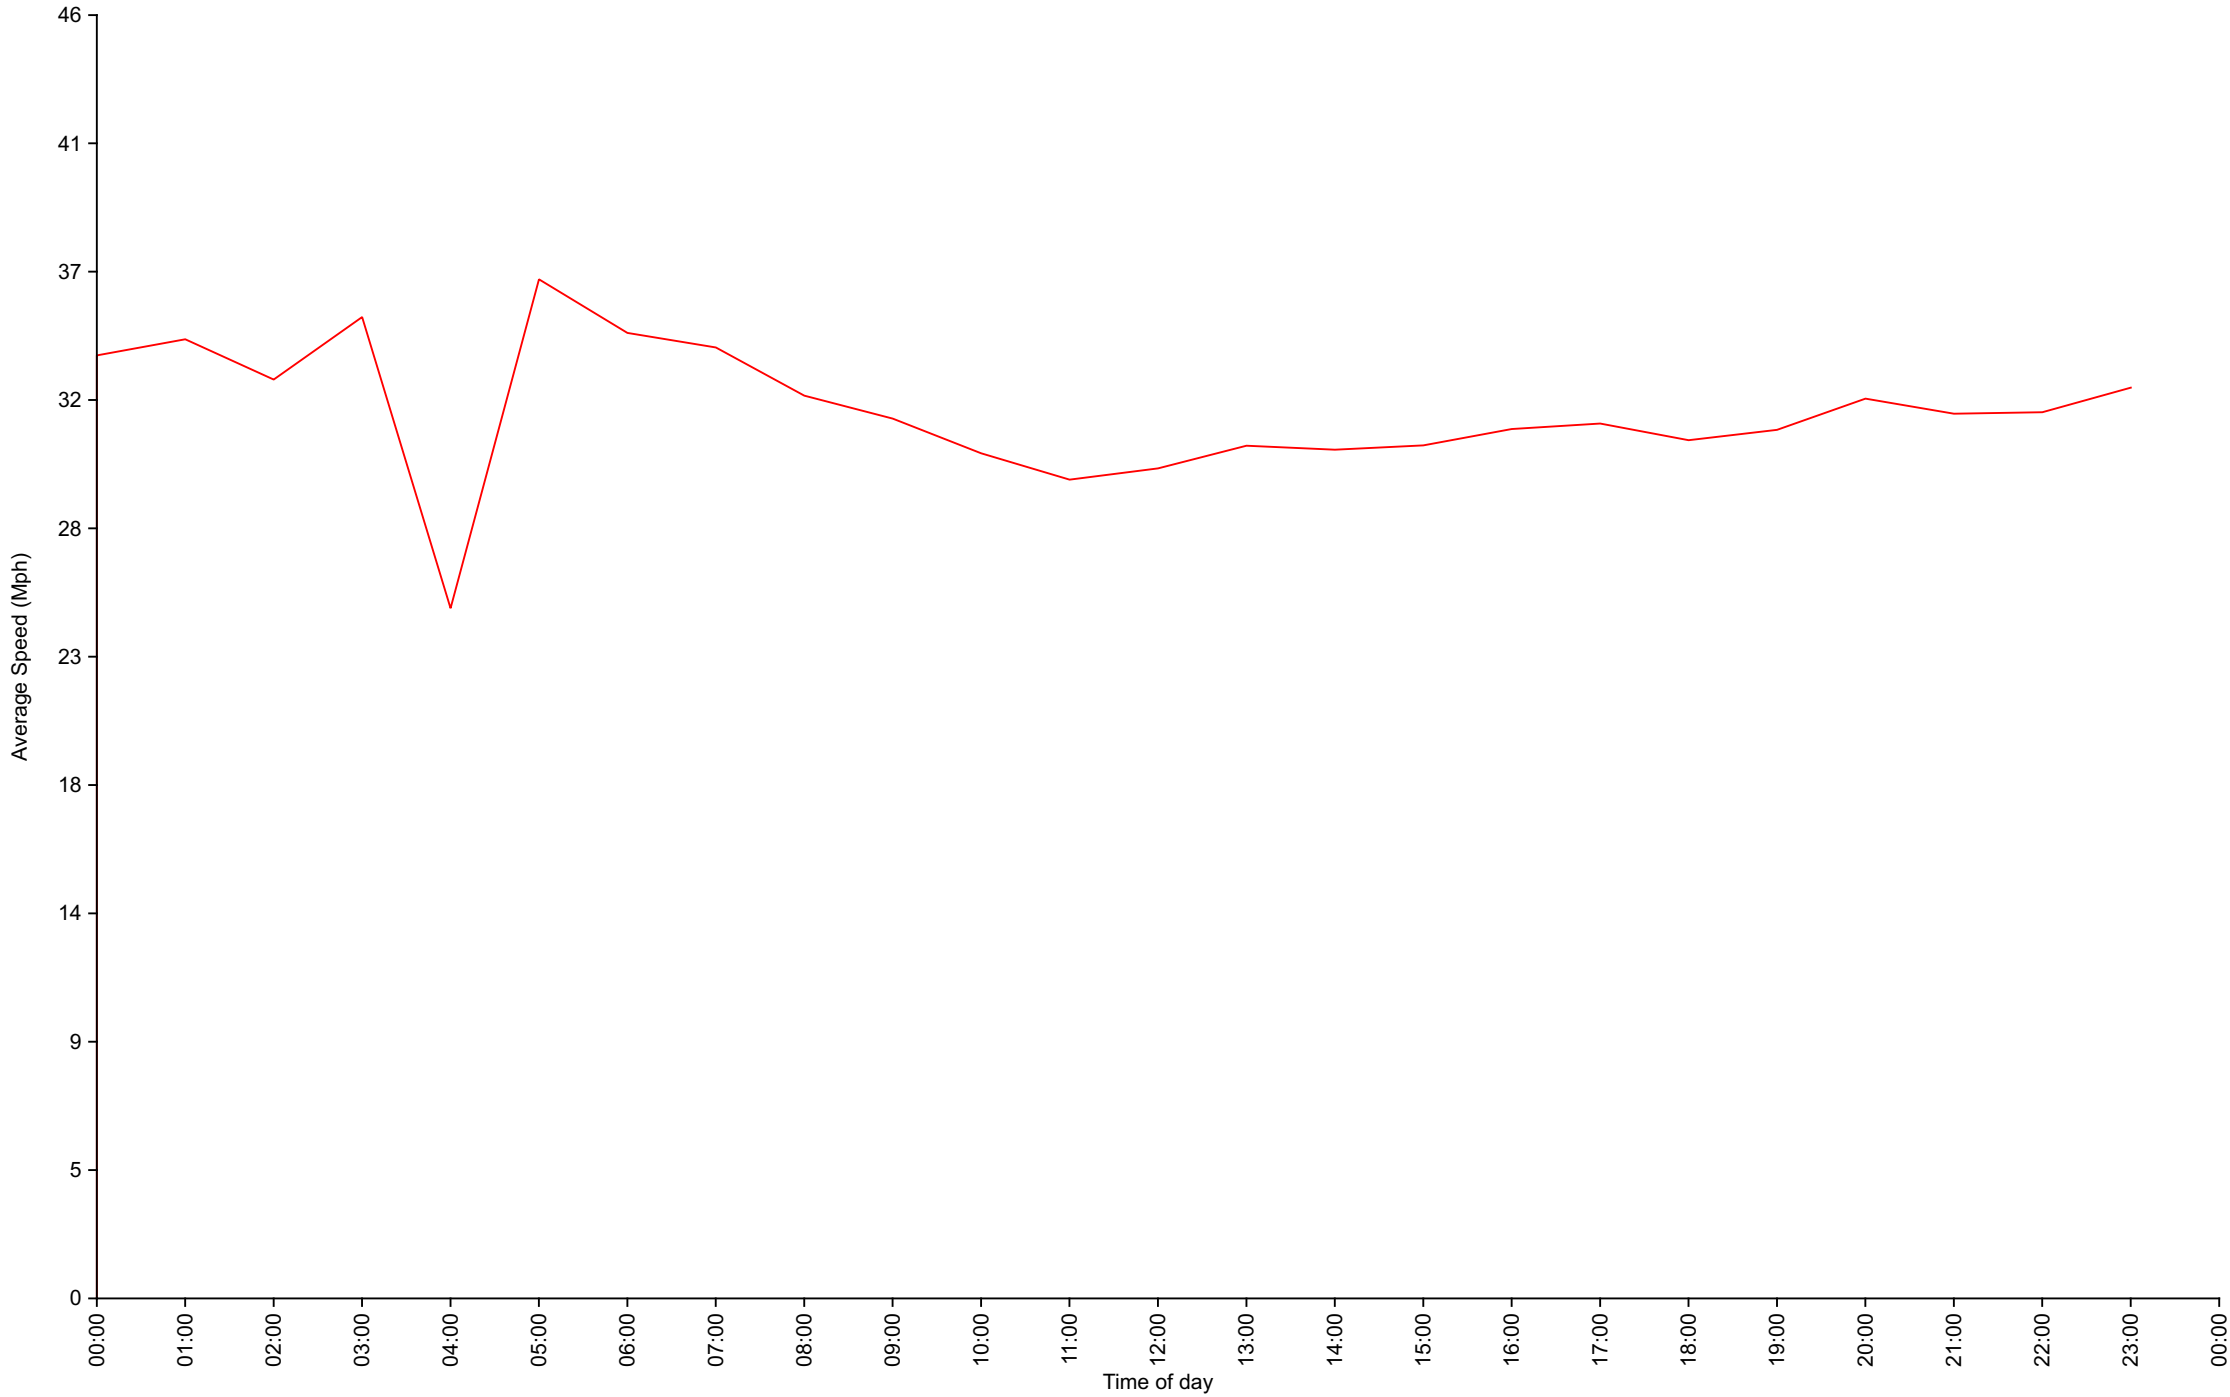

Traffic Report

Tabley Road East (Towards Knutsford)

Traffic Overview from Thu Sep 28 2023 to Mon Oct 30 2023

Vehicle Speed Classes (Mph)

	<15	15 20	20 25	25 30	30 35	35 40	40 45	45 50	50 55	55 60	60 65	65 70	>70	Total	85th Percentile
00:00	3	2	5	15	23	20	11	7	2	0	0	0	0	88	42.8
01:00	0	0	1	10	13	10	3	3	0	0	1	0	0	41	39.8
02:00	0	0	4	3	8	8	4	0	0	0	0	0	0	27	39.0
03:00	0	0	0	3	7	3	0	2	0	1	0	0	0	16	42.2
04:00	12	0	1	1	5	9	4	0	0	0	0	0	0	32	38.5
05:00	6	0	3	10	16	18	22	16	5	0	0	0	0	96	45.7
06:00	6	4	2	47	95	92	57	15	3	0	0	0	0	321	40.5
07:00	5	20	83	230	479	477	236	45	10	2	0	0	0	1587	39.7
08:00	16	57	233	641	971	744	291	78	3	1	0	0	0	3035	38.2
09:00	30	74	198	388	662	471	176	35	8	0	0	0	0	2042	37.8
10:00	36	103	131	308	397	291	100	17	2	2	0	0	0	1387	36.9
11:00	55	120	144	340	399	225	87	18	3	0	0	0	0	1391	36.3
12:00	38	95	182	401	425	264	103	13	2	0	0	0	0	1523	36.5
13:00	43	64	128	329	446	299	96	9	8	0	0	0	0	1422	36.8
14:00	40	52	131	345	448	270	73	26	4	0	0	0	0	1389	36.6
15:00	36	56	145	349	363	295	104	19	7	0	0	0	0	1374	37.2
16:00	29	58	134	326	460	333	110	28	3	0	0	0	0	1481	37.3
17:00	30	43	199	396	522	360	151	38	9	1	0	0	0	1749	38.0
18:00	20	33	152	334	341	244	96	20	3	0	1	0	0	1244	37.0
19:00	8	18	94	204	267	153	64	20	3	1	0	0	0	832	37.5
20:00	8	10	60	100	126	111	49	19	8	0	0	0	0	491	39.1
21:00	4	9	23	58	86	56	17	11	3	0	0	0	0	267	37.7
22:00	8	3	14	64	60	47	18	9	3	0	0	0	0	226	38.4
23:00	6	0	8	27	38	28	16	4	1	1	1	0	0	130	39.9
AM Total	169	380	805	1996	3075	2368	991	236	36	6	1	0	0		
PM Total	270	441	1270	2933	3582	2460	897	216	54	3	2	0	0		
Total	439	821	2075	4929	6657	4828	1888	452	90	9	3	0	0		
Percent	1.98%	3.70%	9.35%	22.21%	30.00%	21.76%	8.51%	2.04%	0.41%	0.04%	0.01%	0.00%	0.00%		

Traffic Overview from Thu Sep 28 2023 to Mon Oct 30 2023
(60 Minute Resolution)

Vehicle Counts By Speed Class

Traffic Overview from Thu Sep 28 2023 to Mon Oct 30 2023

Average Speed By Hour

Traffic Overview from Thu Sep 28 2023 to Mon Oct 30 2023
(60 Minute Resolution)