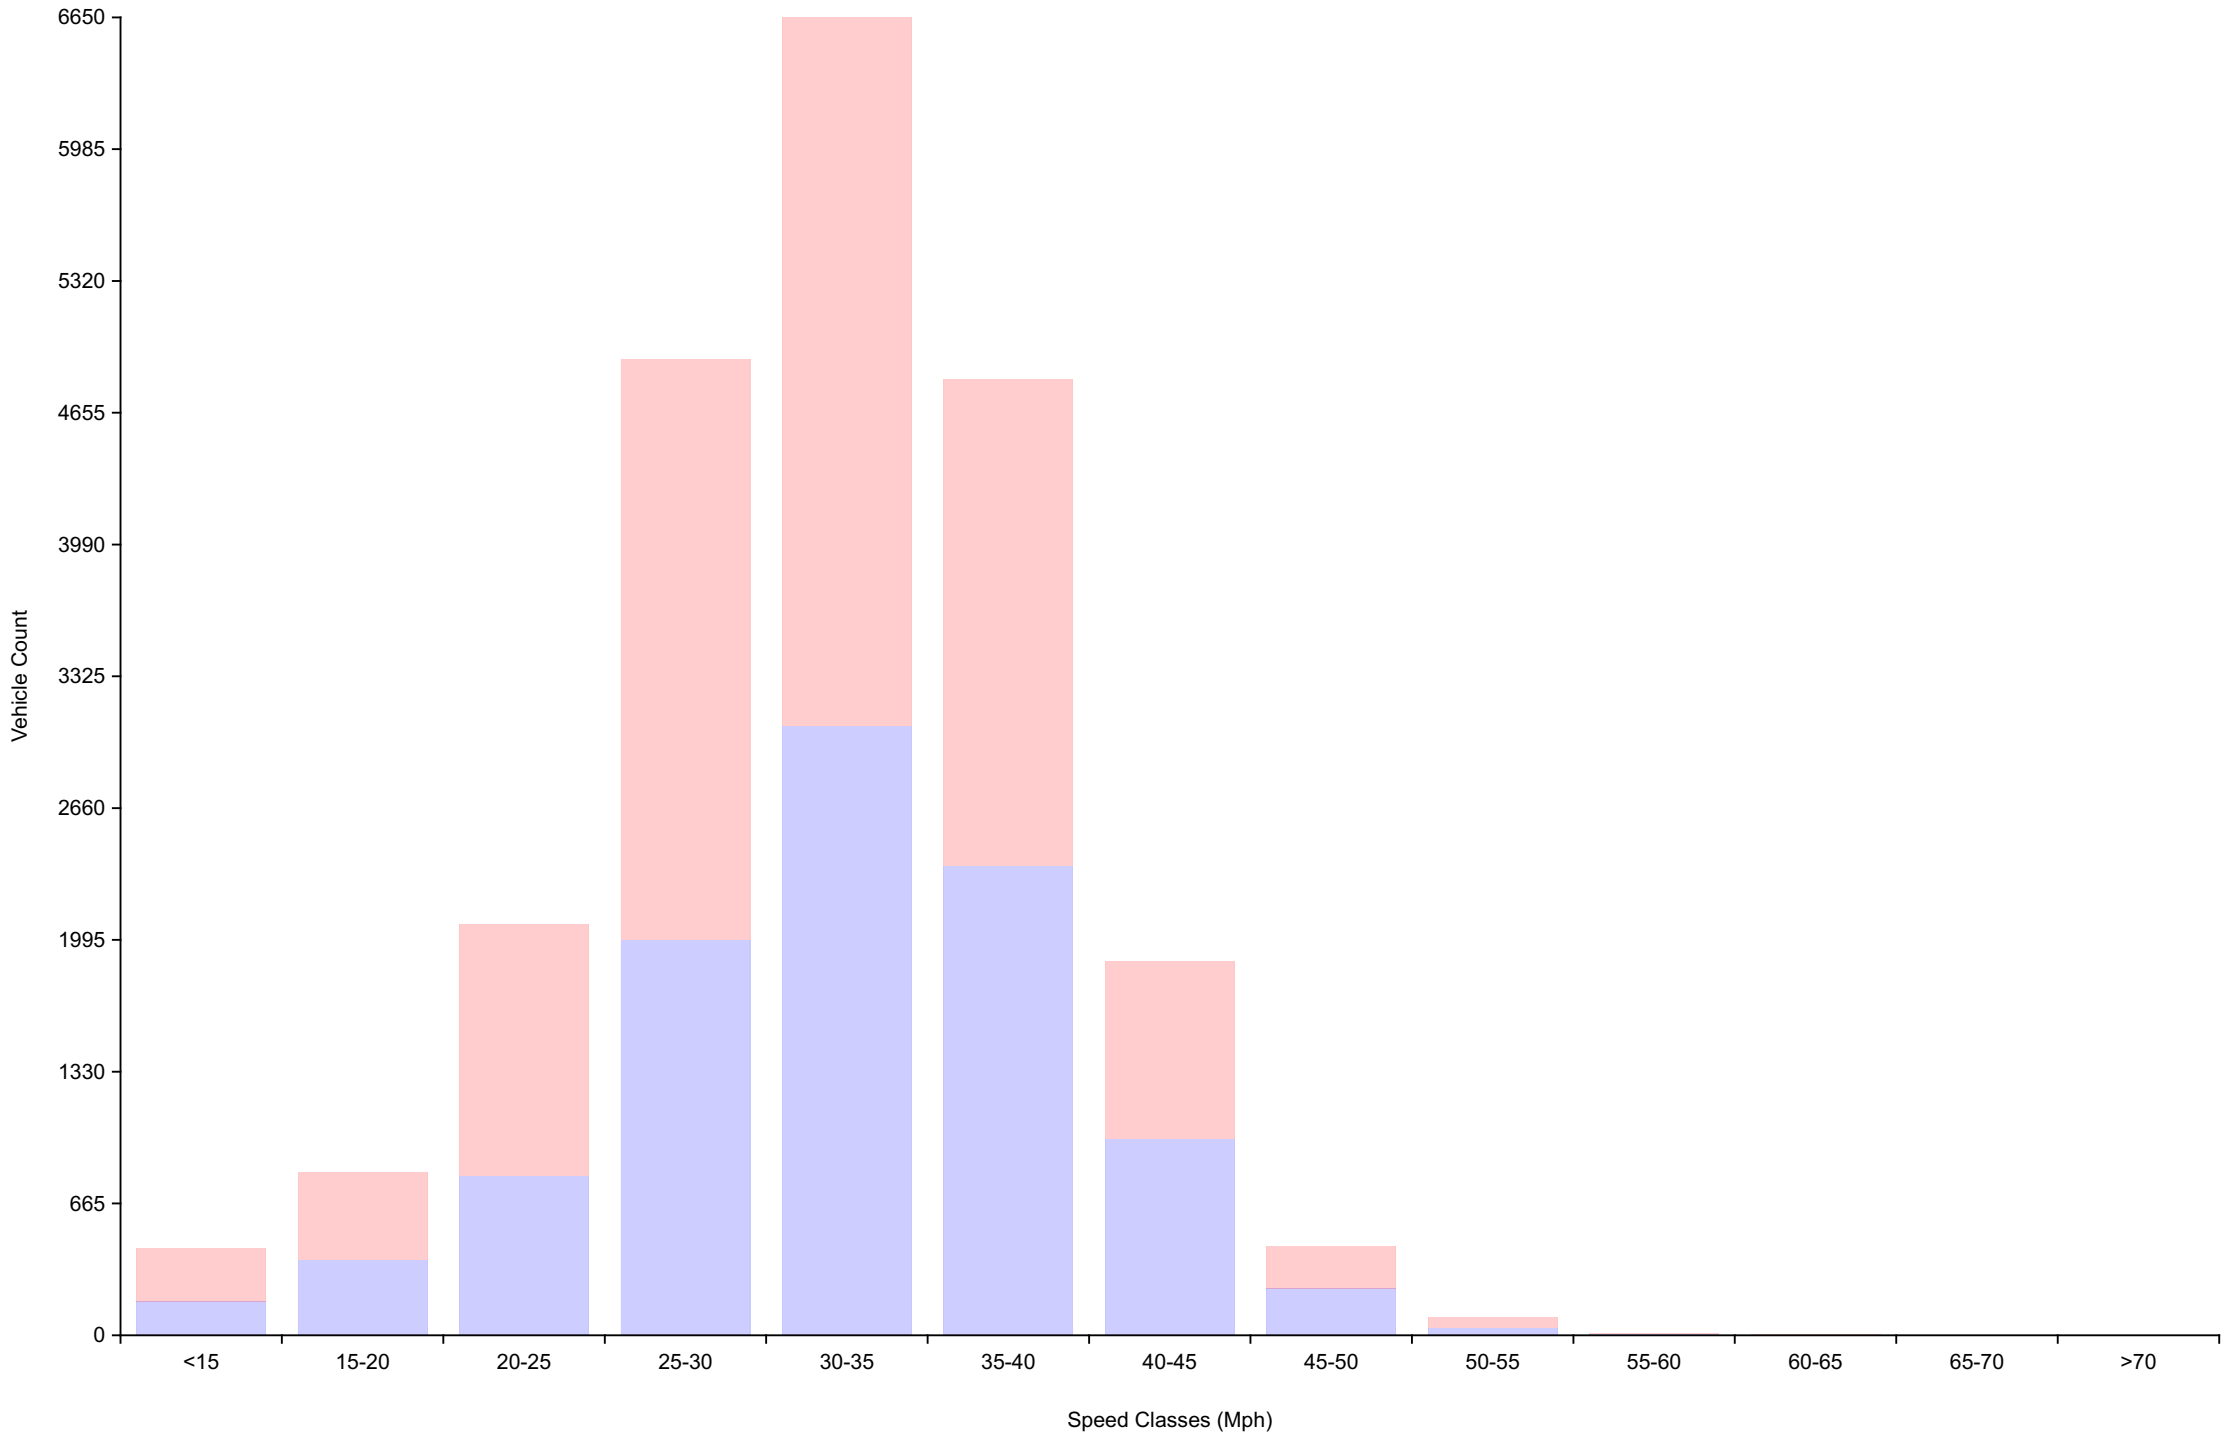

Vehicle Counts By Speed Class

Traffic Overview from Thu Sep 28 2023 to Mon Oct 30 2023