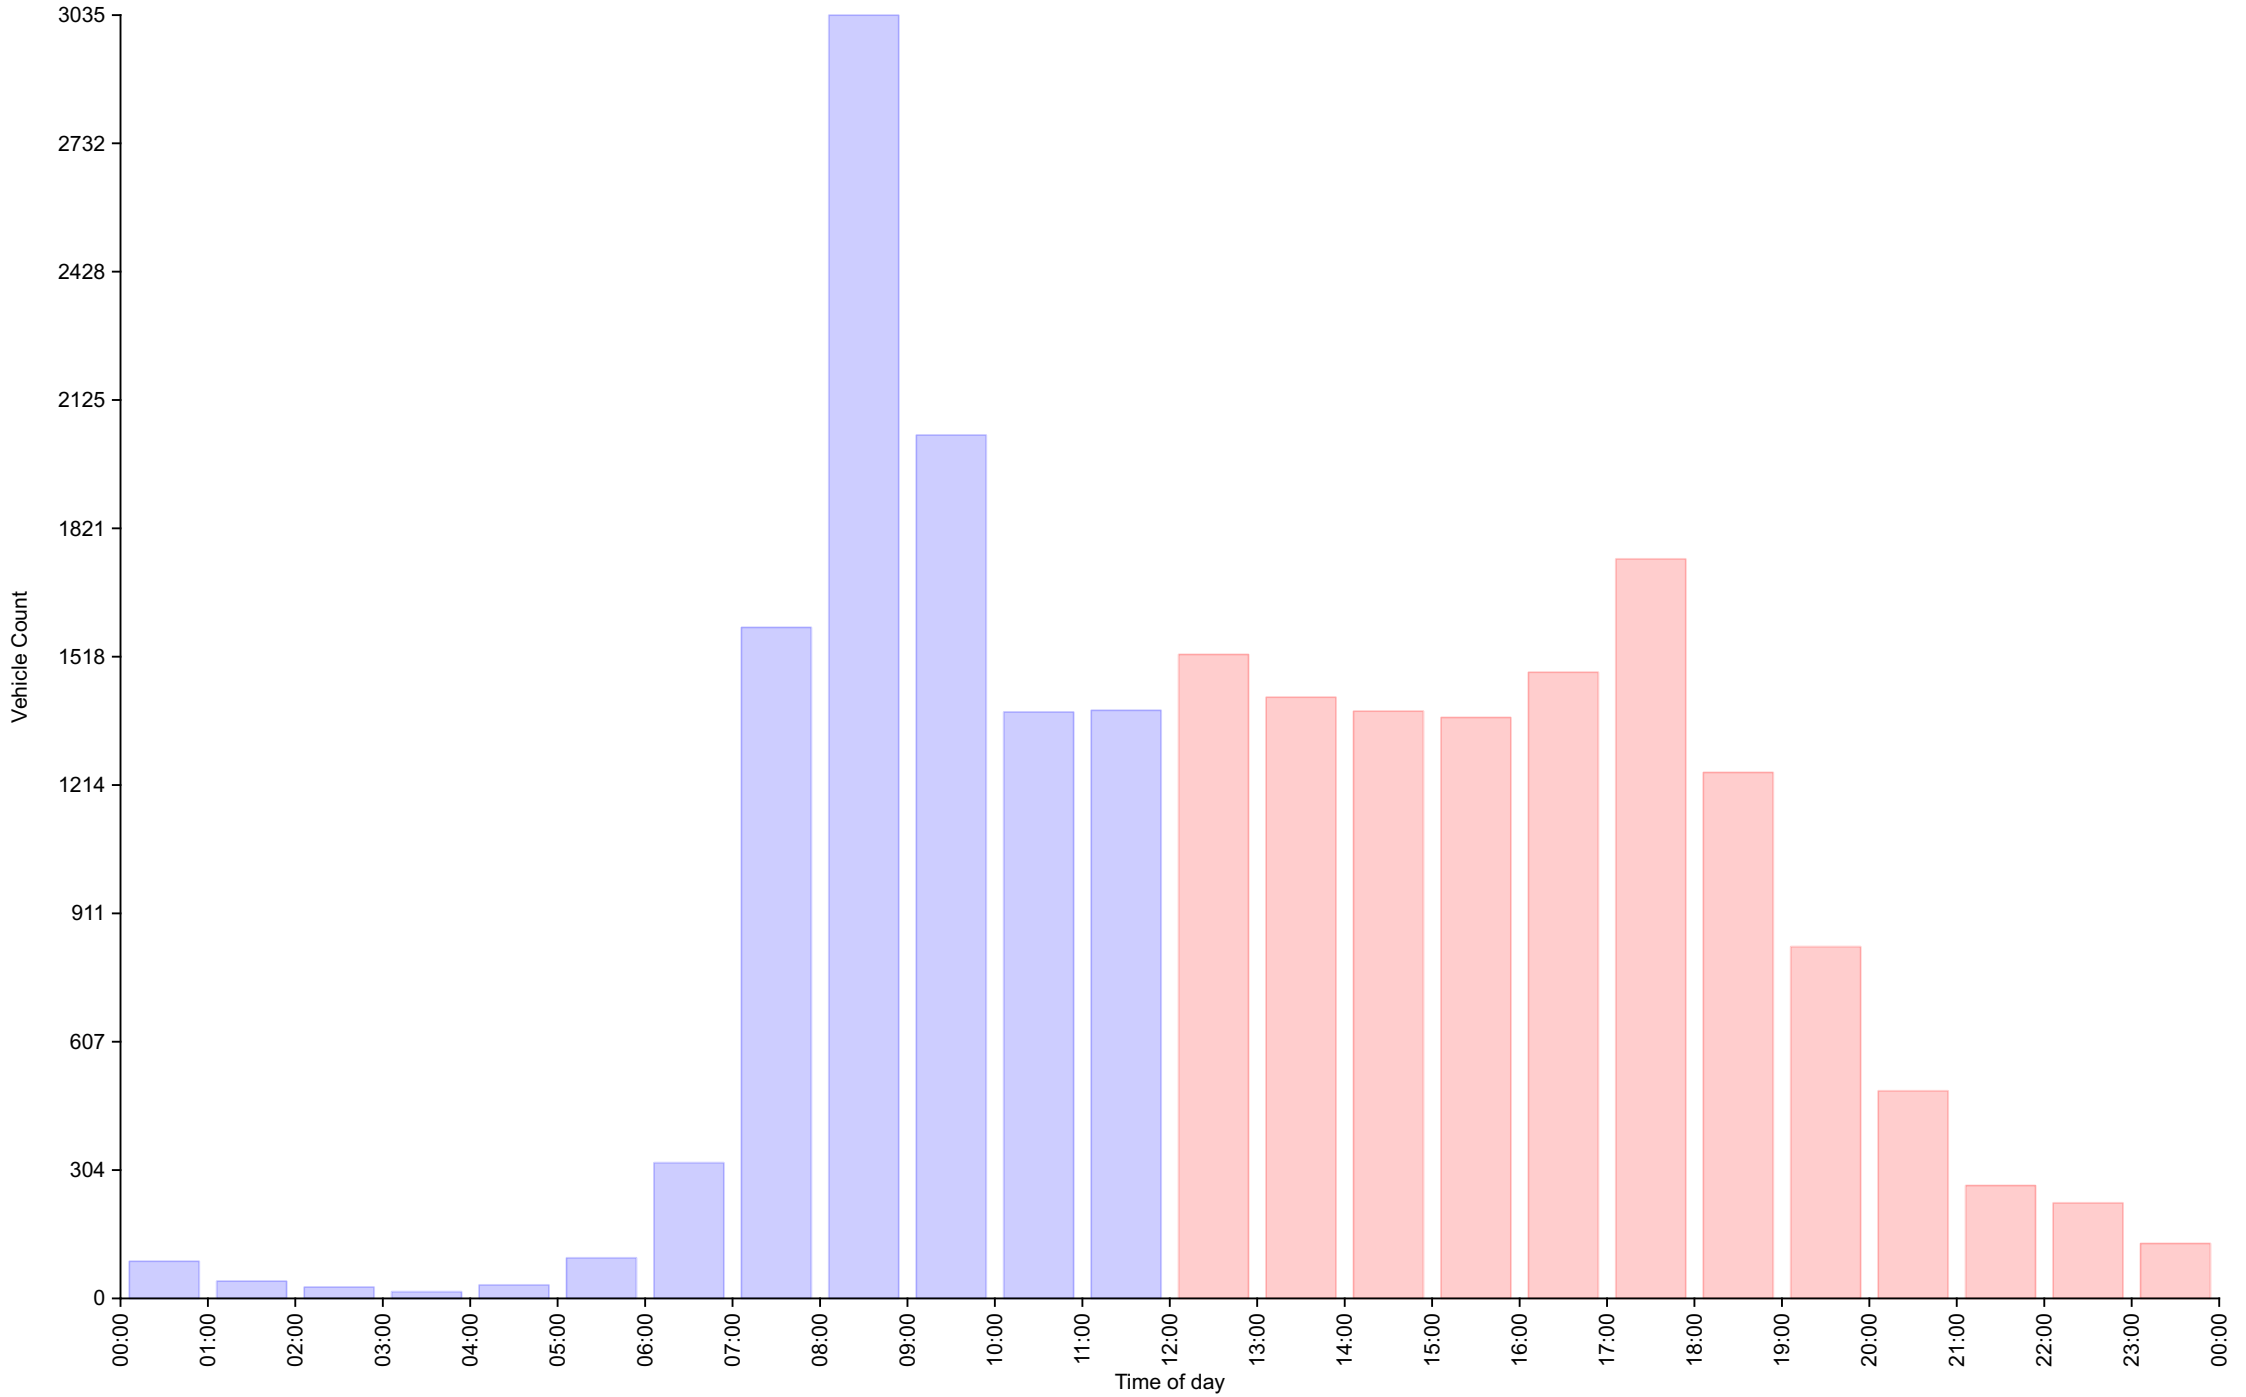

Traffic Report

Tabley Road East (Towards Knutsford)

Traffic Overview from Thu Sep 28 2023 to Mon Oct 30 2023

Vehicle Speed Classes (Mph)

	<15	15 20	20 25	25 30	30 35	35 40	40 45	45 50	50 55	55 60	60 65	65 70	>70	Total	85th Percentile
00:00	3	2	5	15	23	20	11	7	2	0	0	0	0	88	42.8
01:00	0	0	1	10	13	10	3	3	0	0	1	0	0	41	39.8
02:00	0	0	4	3	8	8	4	0	0	0	0	0	0	27	39.0
03:00	0	0	0	3	7	3	0	2	0	1	0	0	0	16	42.2
04:00	12	0	1	1	5	9	4	0	0	0	0	0	0	32	38.5
05:00	6	0	3	10	16	18	22	16	5	0	0	0	0	96	45.7
06:00	6	4	2	47	95	92	57	15	3	0	0	0	0	321	40.5
07:00	5	20	83	230	479	477	236	45	10	2	0	0	0	1587	39.7
08:00	16	57	233	641	971	744	291	78	3	1	0	0	0	3035	38.2
09:00	30	74	198	388	662	471	176	35	8	0	0	0	0	2042	37.8
10:00	36	103	131	308	397	291	100	17	2	2	0	0	0	1387	36.9
11:00	55	120	144	340	399	225	87	18	3	0	0	0	0	1391	36.3
12:00	38	95	182	401	425	264	103	13	2	0	0	0	0	1523	36.5
13:00	43	64	128	329	446	299	96	9	8	0	0	0	0	1422	36.8
14:00	40	52	131	345	448	270	73	26	4	0	0	0	0	1389	36.6
15:00	36	56	145	349	363	295	104	19	7	0	0	0	0	1374	37.2
16:00	29	58	134	326	460	333	110	28	3	0	0	0	0	1481	37.3
17:00	30	43	199	396	522	360	151	38	9	1	0	0	0	1749	38.0
18:00	20	33	152	334	341	244	96	20	3	0	1	0	0	1244	37.0
19:00	8	18	94	204	267	153	64	20	3	1	0	0	0	832	37.5
20:00	8	10	60	100	126	111	49	19	8	0	0	0	0	491	39.1
21:00	4	9	23	58	86	56	17	11	3	0	0	0	0	267	37.7
22:00	8	3	14	64	60	47	18	9	3	0	0	0	0	226	38.4
23:00	6	0	8	27	38	28	16	4	1	1	1	0	0	130	39.9
AM Total	169	380	805	1996	3075	2368	991	236	36	6	1	0	0		
PM Total	270	441	1270	2933	3582	2460	897	216	54	3	2	0	0		
Total	439	821	2075	4929	6657	4828	1888	452	90	9	3	0	0		
Percent	1.98%	3.70%	9.35%	22.21%	30.00%	21.76%	8.51%	2.04%	0.41%	0.04%	0.01%	0.00%	0.00%		

Total Vehicles : 22191
30th Percentile : 27.8 MPH
50th Percentile : 31.0 MPH
85th Percentile : 37.8 MPH
95th Percentile : 41.7 MPH
Average Speed : 31.3 MPH
Highest Speed : 62.3 MPH

Vehicle Counts By Hour

Traffic Overview from Thu Sep 28 2023 to Mon Oct 30 2023
(60 Minute Resolution)